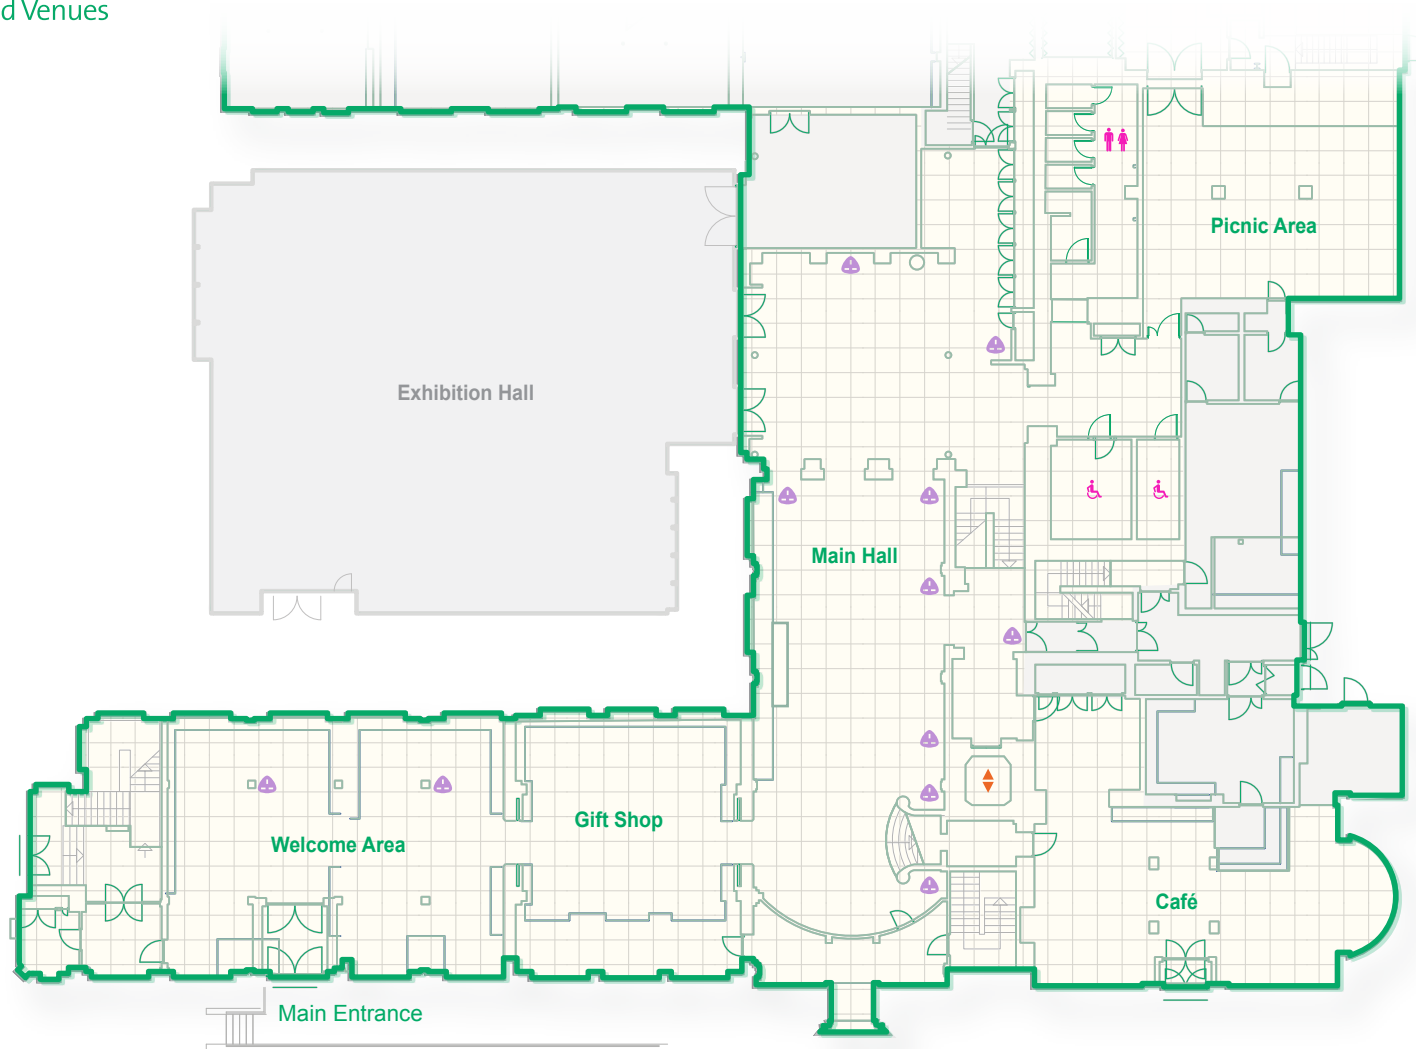

Manchester Museum Main Hall

Length : 27.5m
Width : 8m
Area : 220m

G floor

Lift

Power Point

Toilets

Scale

□ = 1m