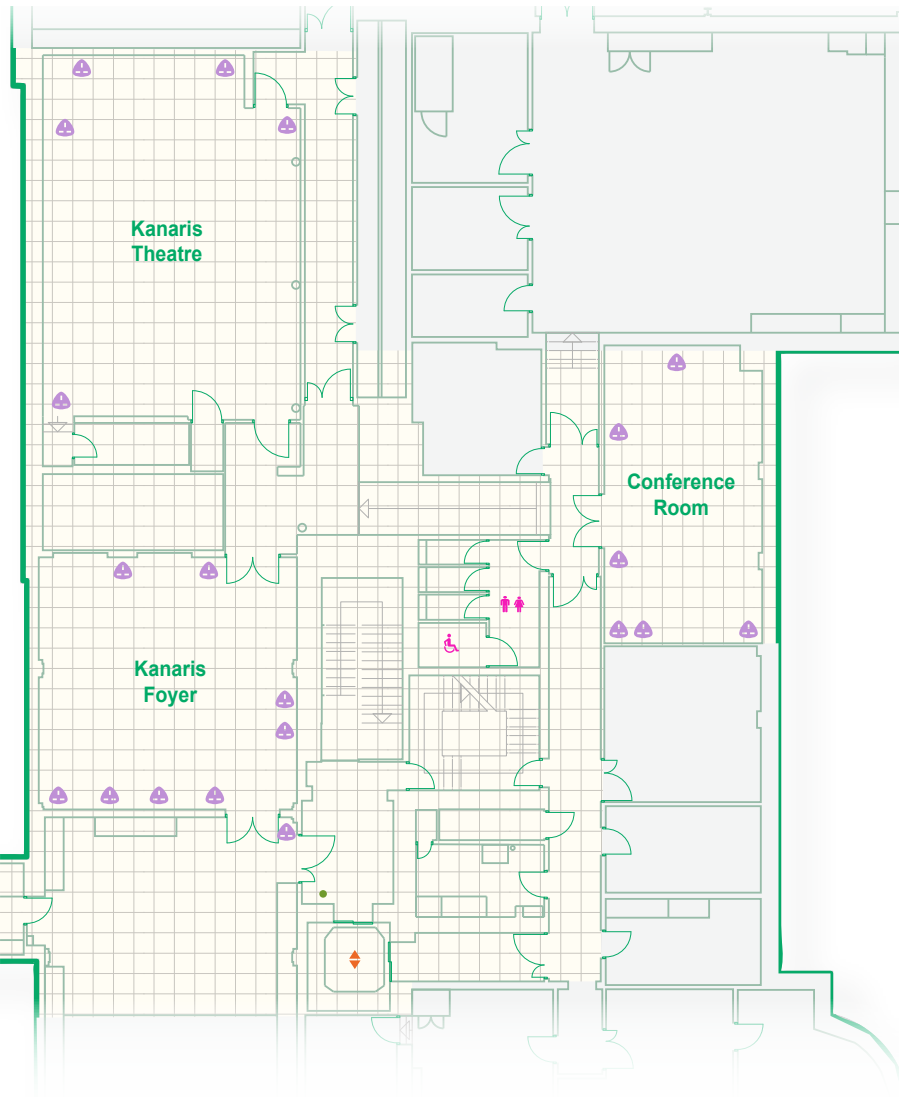

Manchester Museum Meeting Rooms

Room	W (m)	L (m)	A (m ²)
Kanaris Theatre	-	-	-
Conference Room	-	-	-
Kanaris Foyer	-	-	-