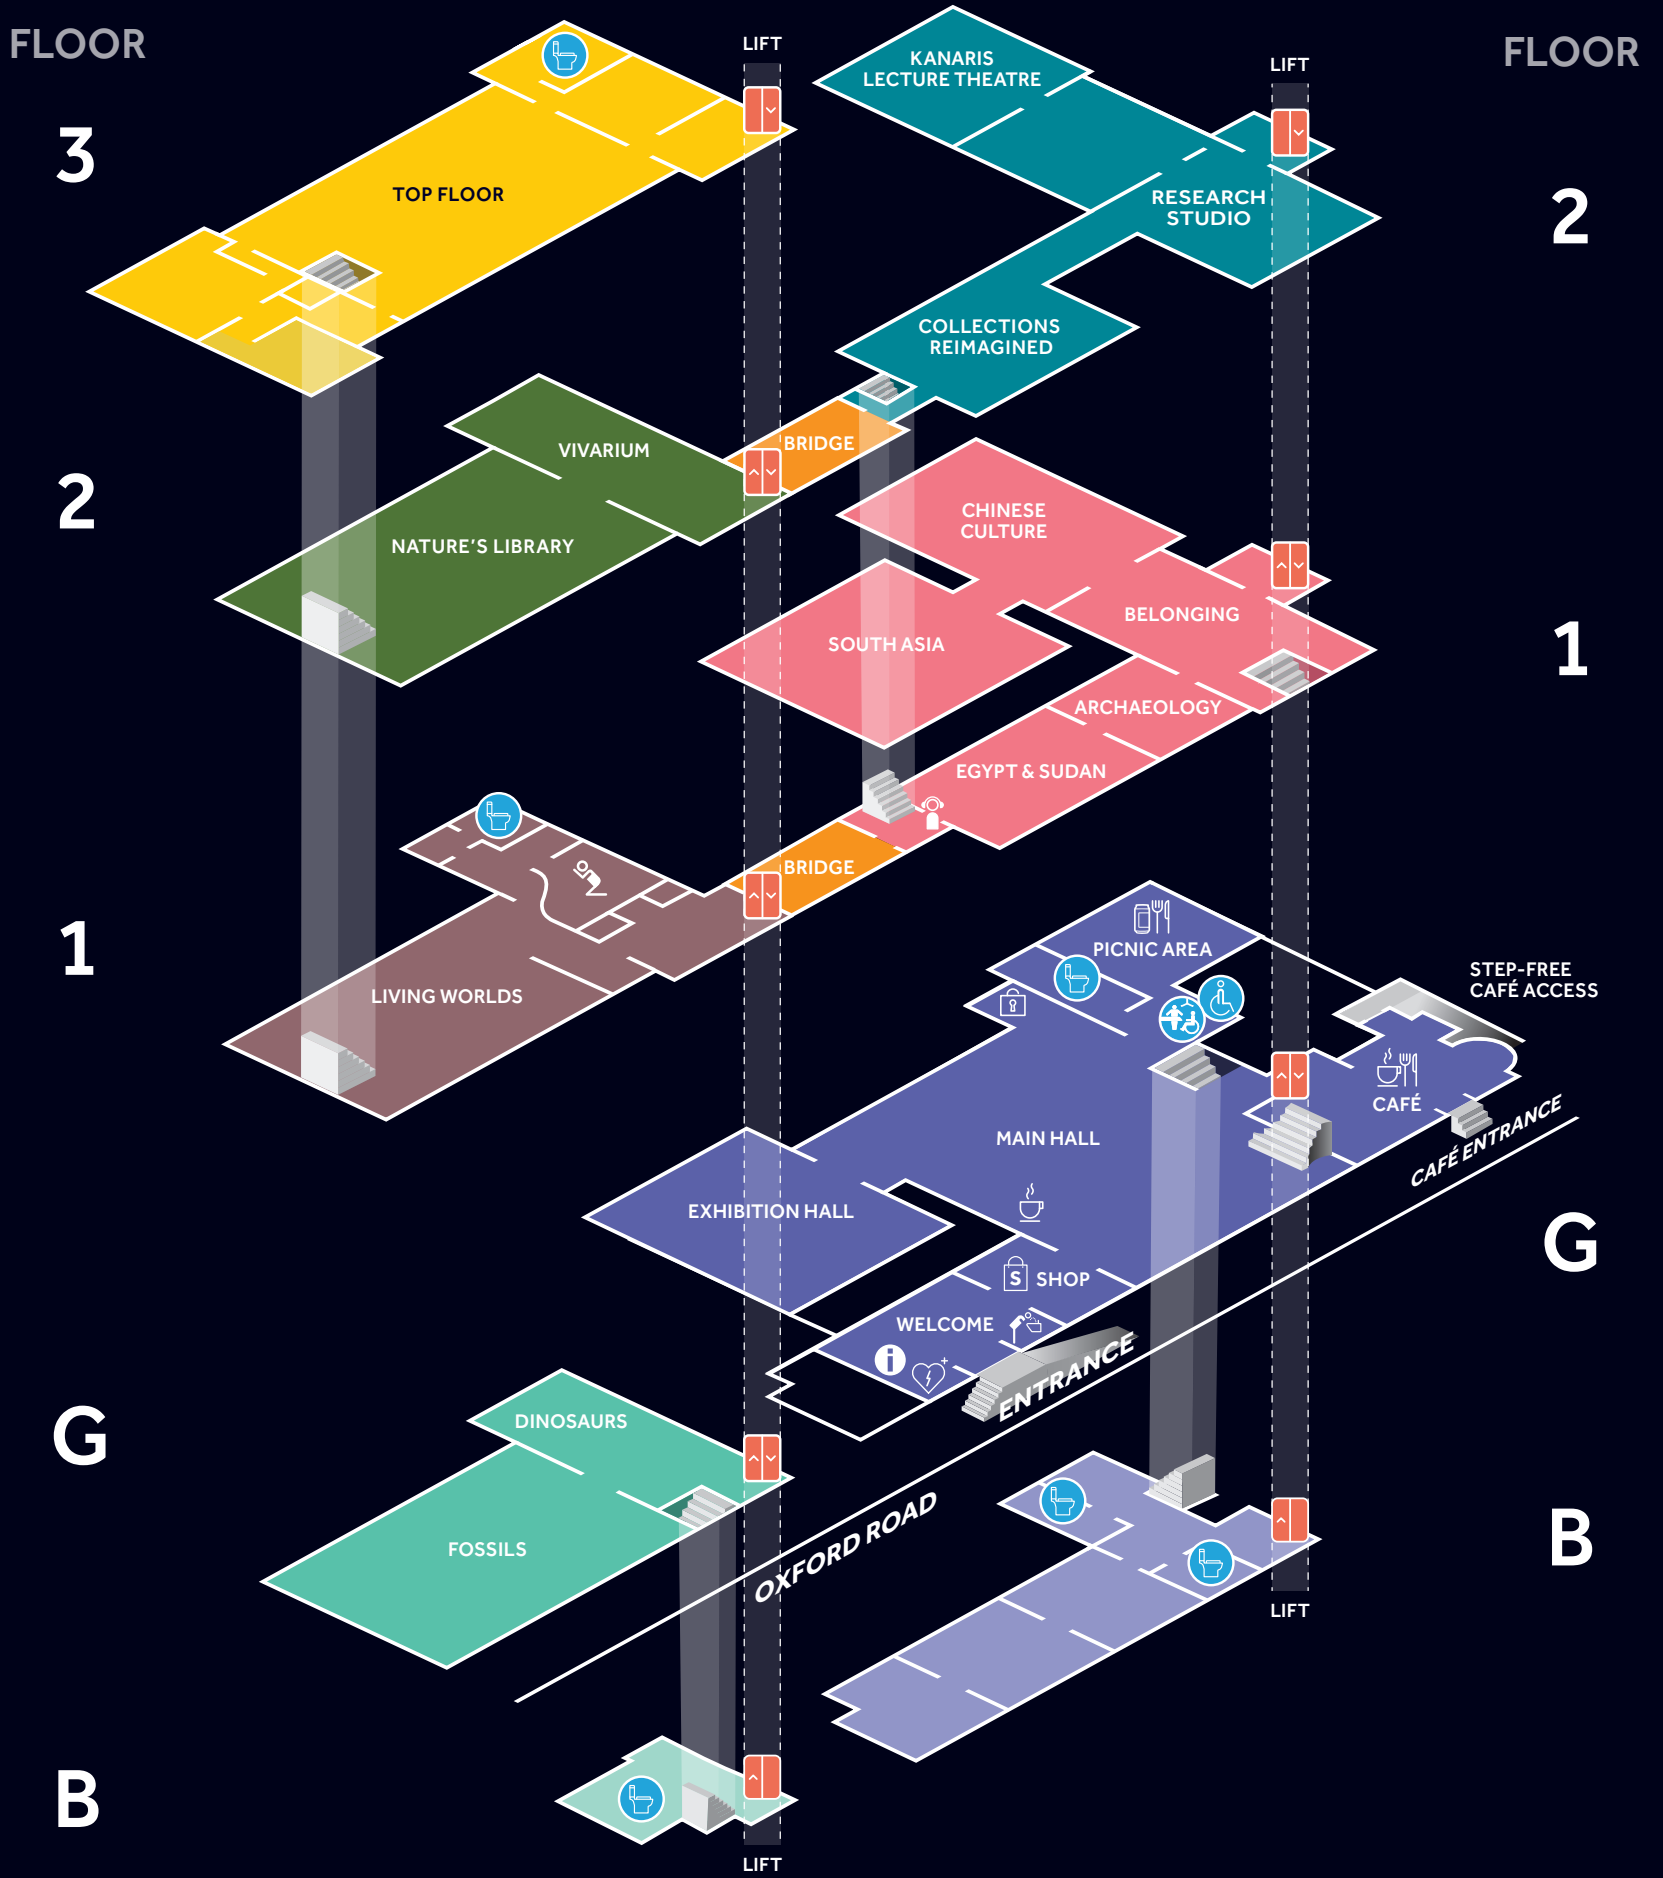

MUSEUM MAP

KEY

	TOILETS		CAFÉ		QUIET ROOM		CHANGING PLACES
	INFORMATION DESK		COFFEE BAR		PRAYER ROOM		DEFIBRILLATOR
	LIFTS		PICNIC AREA		WATER		
	SHOP		LOCKERS				

FLOOR GUIDE