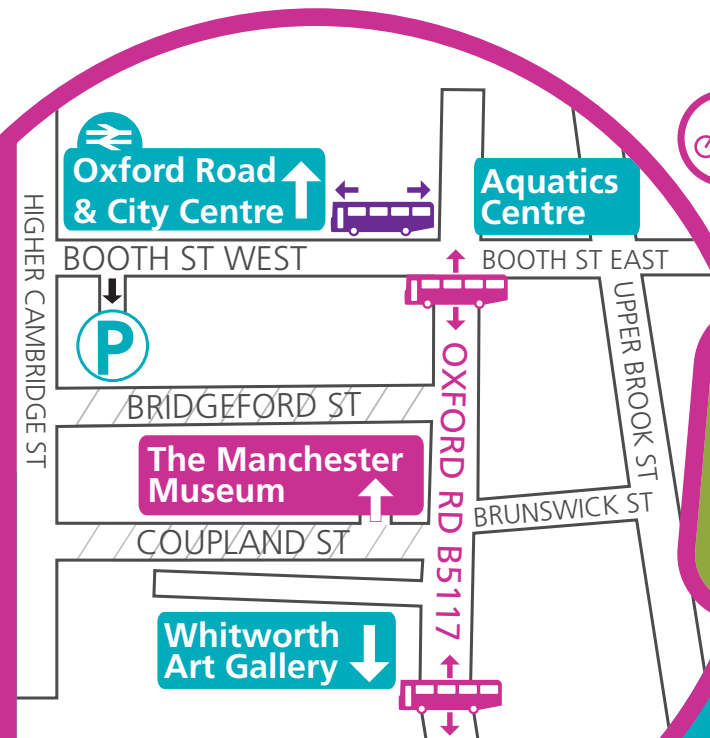

HOW TO GET HERE

By bus /

Nearest bus stops

85 / 86 / 250

Booth St West

**41 / 42 / 43 /
111 / 147**

University of Manchester,
Oxford Rd / University
Shopping Centre

By rail

Manchester Oxford Rd  15 mins

Manchester Piccadilly  147

By car

Booth St West Car Park D /
Pay and Display

Booth St West Car Park D /
Pay and Display

Outside Museum entrance, via
Booth St West (limited spaces)

By bike

Secure bicycle parking
Coupland St

The Manchester Museum,
The University of Manchester,
Oxford Road, Manchester,
M13 9PL tel 0161 275 2634
email museum@manchester.ac.uk